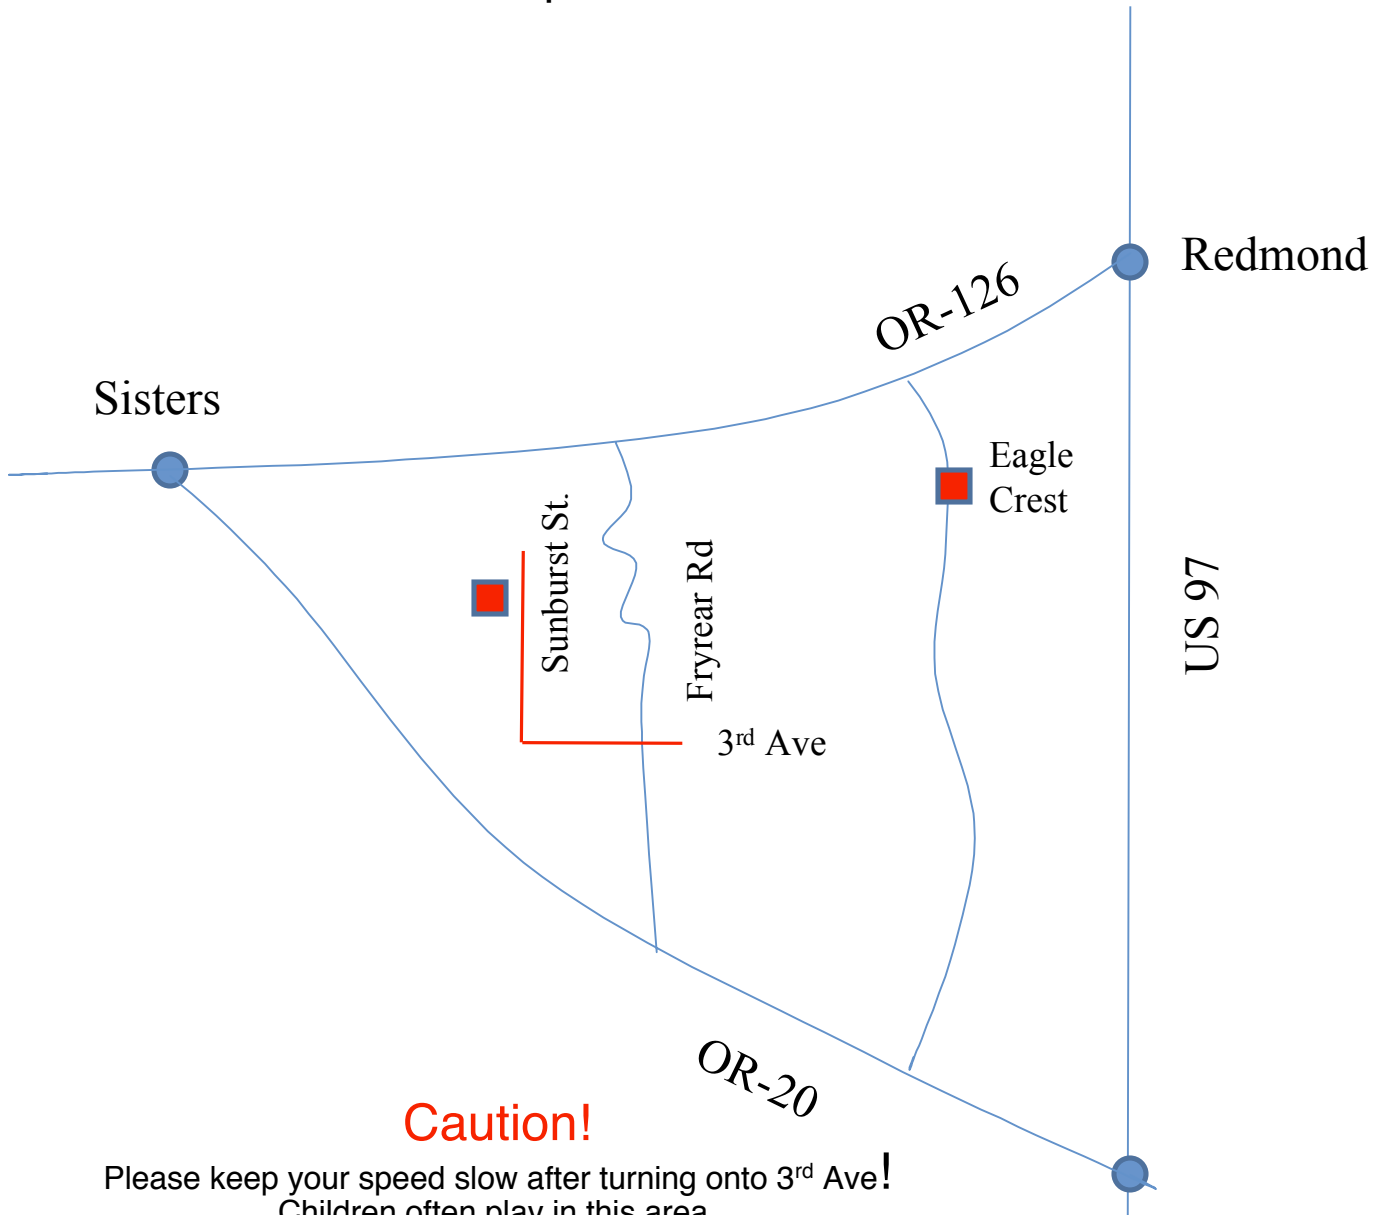

Getting to Sunburst Retreat
67155 Sunburst Street
Bend, OR 97701
House phone: 541.306.6601

Caution!

Please keep your speed slow after turning onto 3rd Ave!
Children often play in this area.

Do not exceed 15 mph on unpaved roads to keep the dust down.

Thanks!!