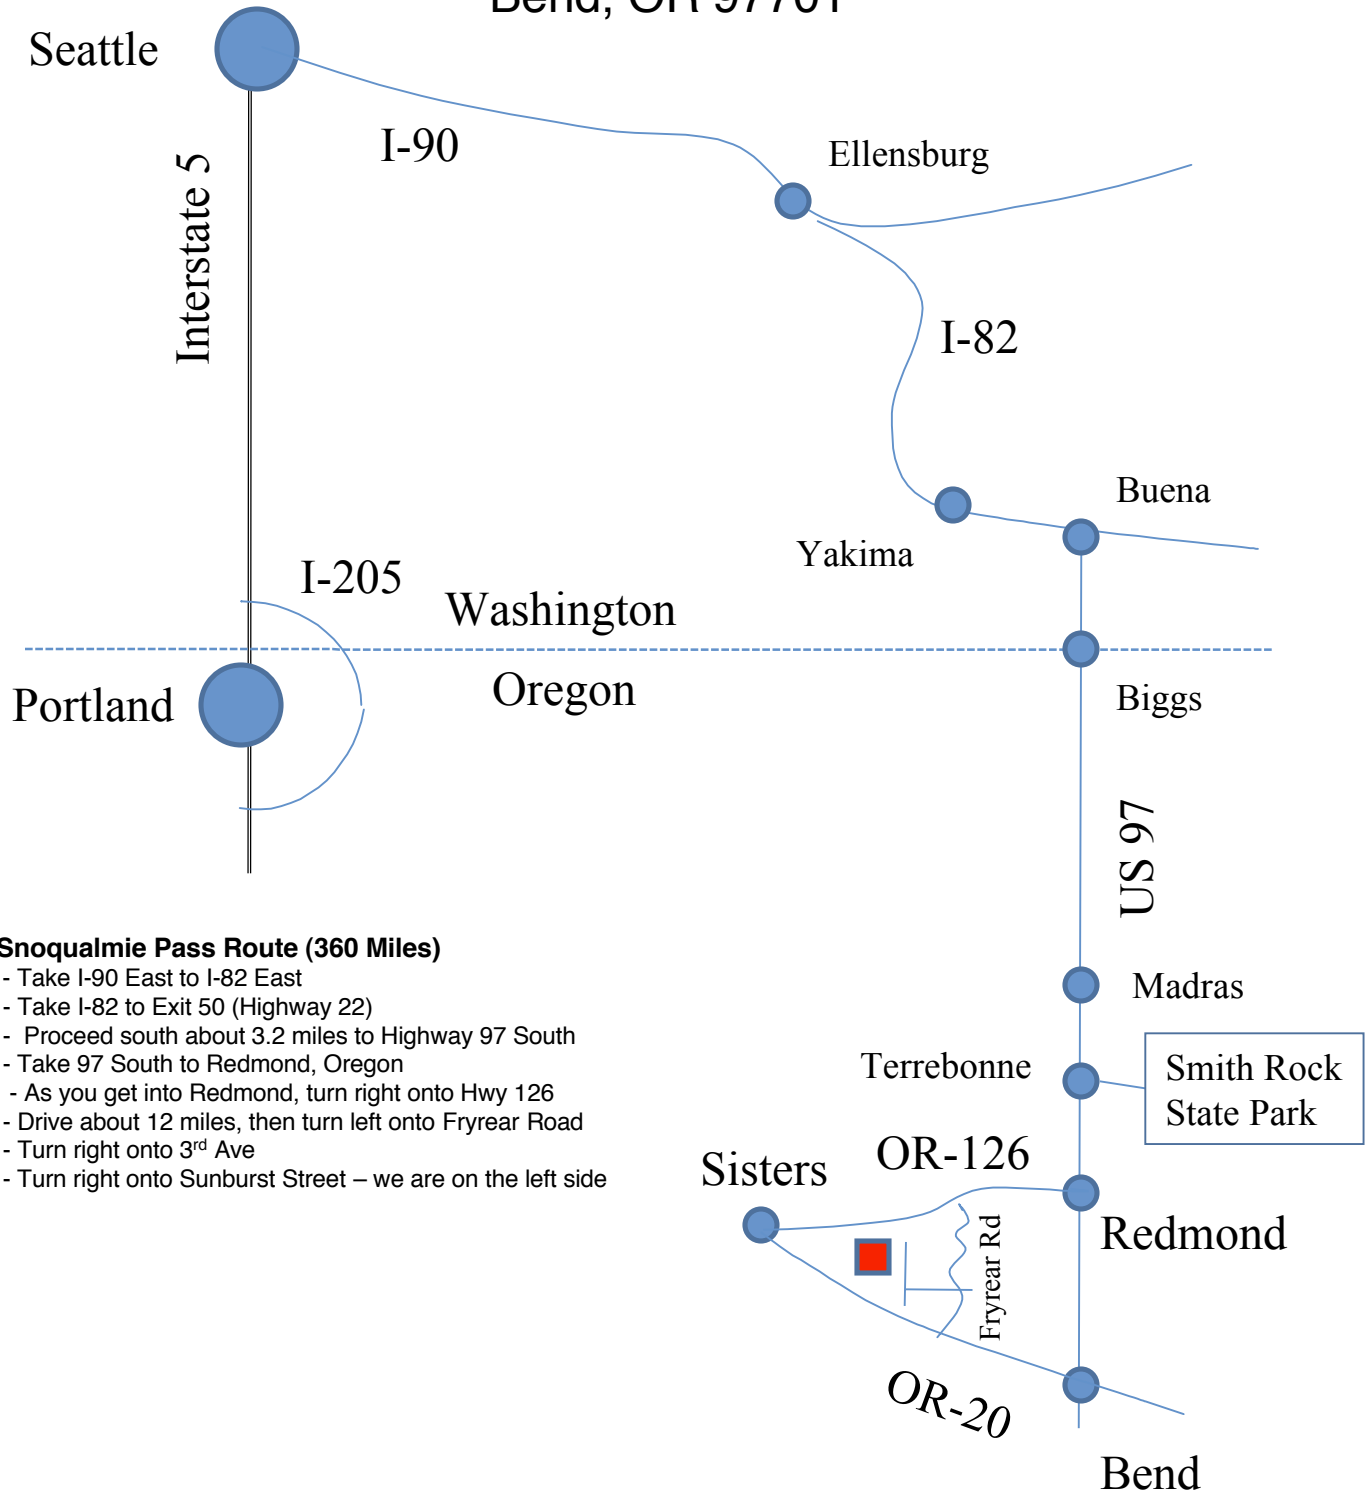

# Directions to Sunburst Retreat

67155 Sunburst Street  
Bend, OR 97701

See third page for expanded map

# Getting to Sunburst Retreat from Seattle

67155 Sunburst Street

Bend, OR 97701

## Snoqualmie Pass Route (360 Miles)

- Take I-90 East to I-82 East
- Take I-82 to Exit 50 (Highway 22)
- Proceed south about 3.2 miles to Highway 97 South
- Take 97 South to Redmond, Oregon
- As you get into Redmond, turn right onto Hwy 126
- Drive about 12 miles, then turn left onto Fryrear Road
- Turn right onto 3<sup>rd</sup> Ave
- Turn right onto Sunburst Street – we are on the left side

Do not exceed 15 mph on unpaved roads to keep the dust down.

Thanks!!