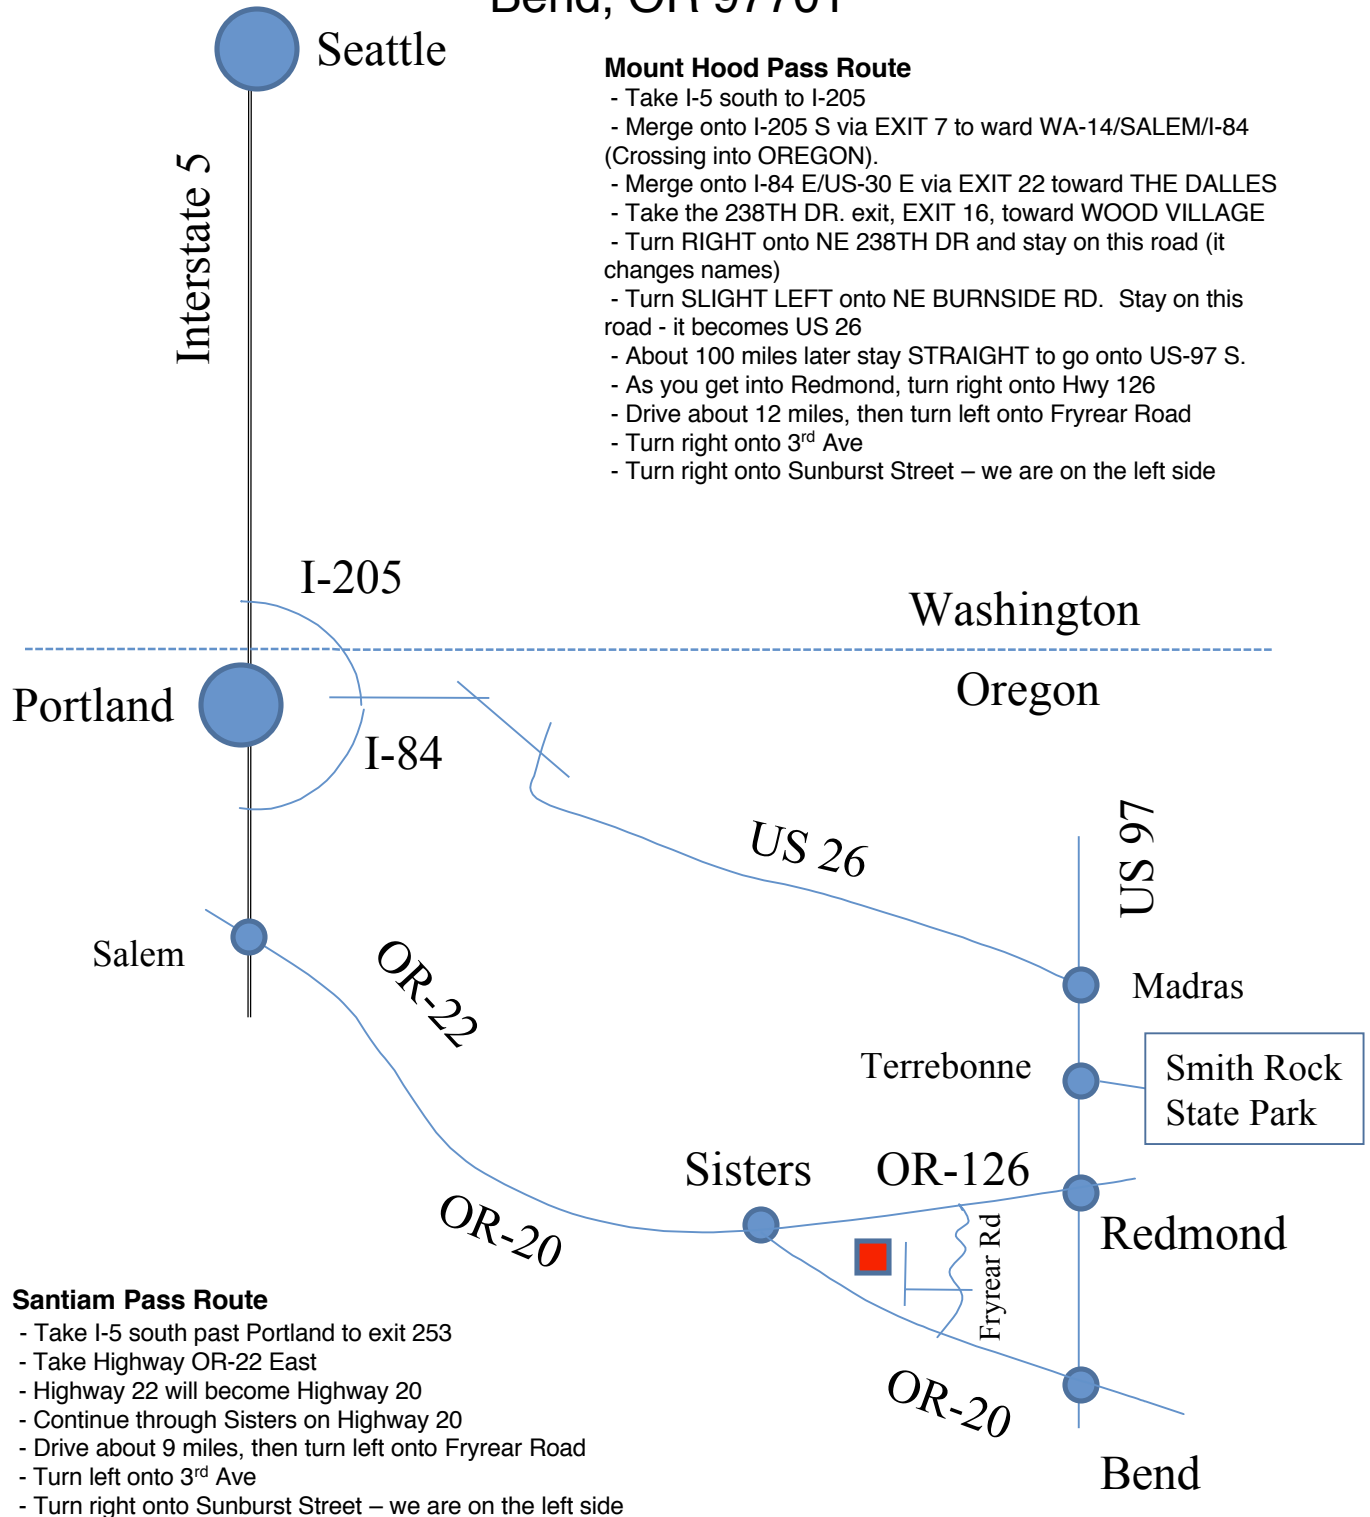

# Directions to Sunburst Retreat

67155 Sunburst Street  
Bend, OR 97701

See third page for expanded map

# Getting to Sunburst Retreat from Seattle

67155 Sunburst Street

Bend, OR 97701

## Snoqualmie Pass Route (360 Miles)

- Take I-90 East to I-82 East
- Take I-82 to Exit 50 (Highway 22)
- Proceed south about 3.2 miles to Highway 97 South
- Take 97 South to Redmond, Oregon
- As you get into Redmond, turn right onto Hwy 126
- Drive about 12 miles, then turn left onto Fryrear Road
- Turn right onto 3<sup>rd</sup> Ave
- Turn right onto Sunburst Street – we are on the left side

Do not exceed 15 mph on unpaved roads to keep the dust down.

Thanks!!